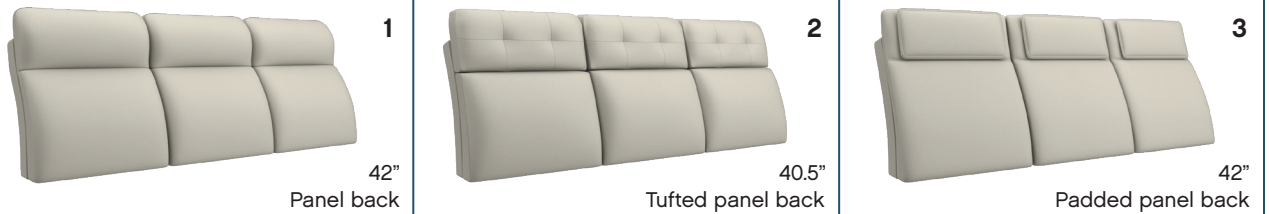

The art of options by elran

6000 series

Pick an arm

Pick a seat

Pick a back

Configuration

2 - Chair
LHF - Left hand facing arm, manual recliner
RHF - Right hand facing arm, manual recliner
LHF-OPH - Left hand facing arm, power recliner, power reclining headrest
RHF-OPH - Right hand facing arm, power recliner, power reclining headrest
LHF-CLD - Left hand facing arm, Cloud Zero power recliner, power reclining headrest
RHF-CLD - Right hand facing arm, Cloud Zero power recliner, power reclining headrest