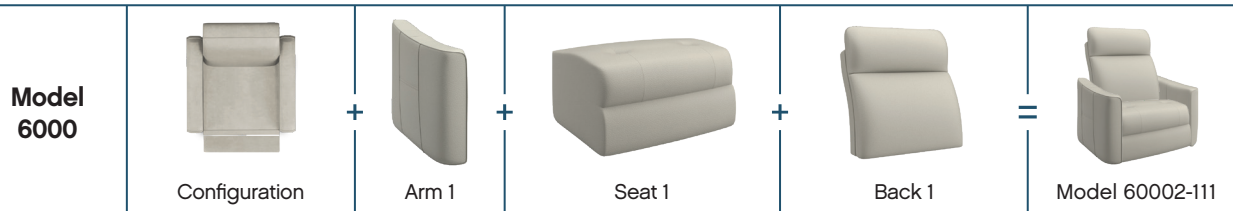

Create your model