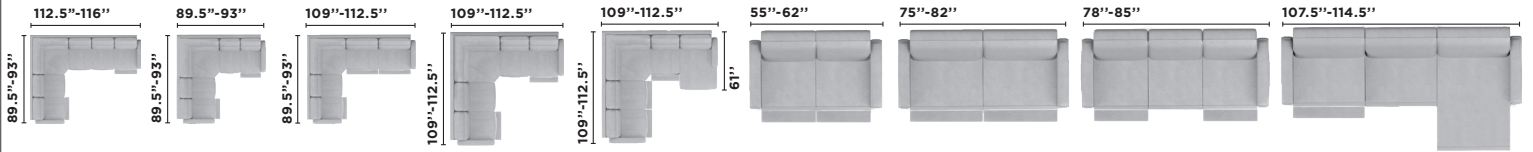

Sample configurations

* Optional round or square corner available

Available Pieces

LHF	H 40.5" or 42" D 37" or 38" W 27.5" or 31"	H 40.5" or 42" D 37" or 38" W 37.5" or 41"	H 40.5" or 42" D 61" W 37.5" or 41"	
	100 - Manual recliner, 23" seat width 125 - OPH-power recliner with power reclining headrest, 23" seat width 146 - Cloud Zero power recliner with power reclining headrest, 23" seat width	180 - Manual wide recliner, 32.5" seat width 186 - OPH-power wide recliner with power reclining headrest, 32.5" seat width 162 - Cloud Zero power wide recliner with power reclining headrest, 32.5" seat width	280 - Manual wide reclining chaise, 32.5" seat width 285 - OPH-power, wide reclining chaise with power reclining headrest, 32.5" seat width	
RHF	H 40.5" or 42" D 37" or 38" W 27.5" or 31"	H 40.5" or 42" D 37" or 38" W 37.5" or 41"	H 40.5" or 42" D 61" W 37.5" or 41"	
	110 - Manual recliner, 23" seat width 135 - OPH-power recliner with power reclining headrest, 23" seat width 156 - Cloud Zero power recliner with power reclining headrest, 23" seat width	190 - Manual wide recliner, 32.5" seat width 196 - OPH-power wide recliner with power reclining headrest, 32.5" seat width 172 - Cloud Zero power wide recliner with power reclining headrest, 32.5" seat width	290 - Manual wide reclining chaise, 32.5" seat width 295 - OPH-power, wide reclining chaise with power reclining headrest, 32.5" seat width	
ARMLESS	H 40.5" or 42" D 37" or 38" W 23"	H 40.5" or 42" D 37" or 38" W 23"	H 40.5" or 42" D 37" or 38" W 32.5"	
	400 - Manual recliner, 23" seat width 415 - OPH-power recliner with power reclining headrest, 23" seat width 406 - Cloud Zero power recliner with power reclining headrest, 23" seat width	410 - stationary seat, 23" seat width	480 - Manual wide recliner, 32.5" seat width 486 - OPH-power wide recliner with power reclining headrest, 32.5" seat width 496 - Cloud Zero power wide recliner with power reclining headrest, 32.5" seat width	H 40.5" or 42" D 37" or 38" W 32.5"
CORNER	D 44" W 44"	D 38.5" W 38.5"	D 38.5" W 38.5"	
	500 - Round	510 - Square	550 - Square (removable backs)	
CONSOLES	H 38" D 36" W 13.5"	H 23.5" D 31" W 13"	H 38" D 36" W 23"	
	701 - Straight console with back & black cup holders 702 - Straight console with back & silver cup holders	751 - Straight console with black cup holders 752 - Straight console with silver cup holders	771 - Curved console with back & black cup holders 772 - Curved console with back & silver cup holders	

Additional options

Chair (2)
H 40.5" or 42"
D 37" or 38"
W 32", 35", 37.5" or 39"

LHF = Left hand facing arm, manual recliner
RHF = Right hand facing arm, manual recliner
H = Height
D = Depth
W = Width

LHF-OPH = Left hand facing arm, power recliner, power reclining headrest
RHF-OPH = Right hand facing arm, power recliner, power reclining headrest
LHF-CLD = Left hand facing arm, Cloud Zero power recliner, power reclining headrest
RHF-CLD = Right hand facing arm, Cloud Zero power recliner, power reclining headrest

*Measurements are in inches and may vary slightly.
Options subject to change without notice.