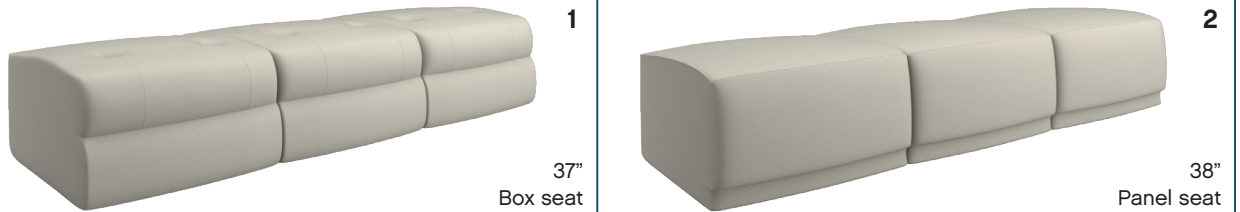

The art of options by elran

6000 series

Pick an arm

Pick a seat

Pick a back

Configuration

2 - Chair
LHF - Left hand facing arm, manual recliner
RHF - Right hand facing arm, manual recliner
LHF-OPH - Left hand facing arm, power recliner, power reclining headrest
RHF-OPH - Right hand facing arm, power recliner, power reclining headrest
LHF-CLD - Left hand facing arm, Cloud Zero power recliner, power reclining headrest
RHF-CLD - Right hand facing arm, Cloud Zero power recliner, power reclining headrest